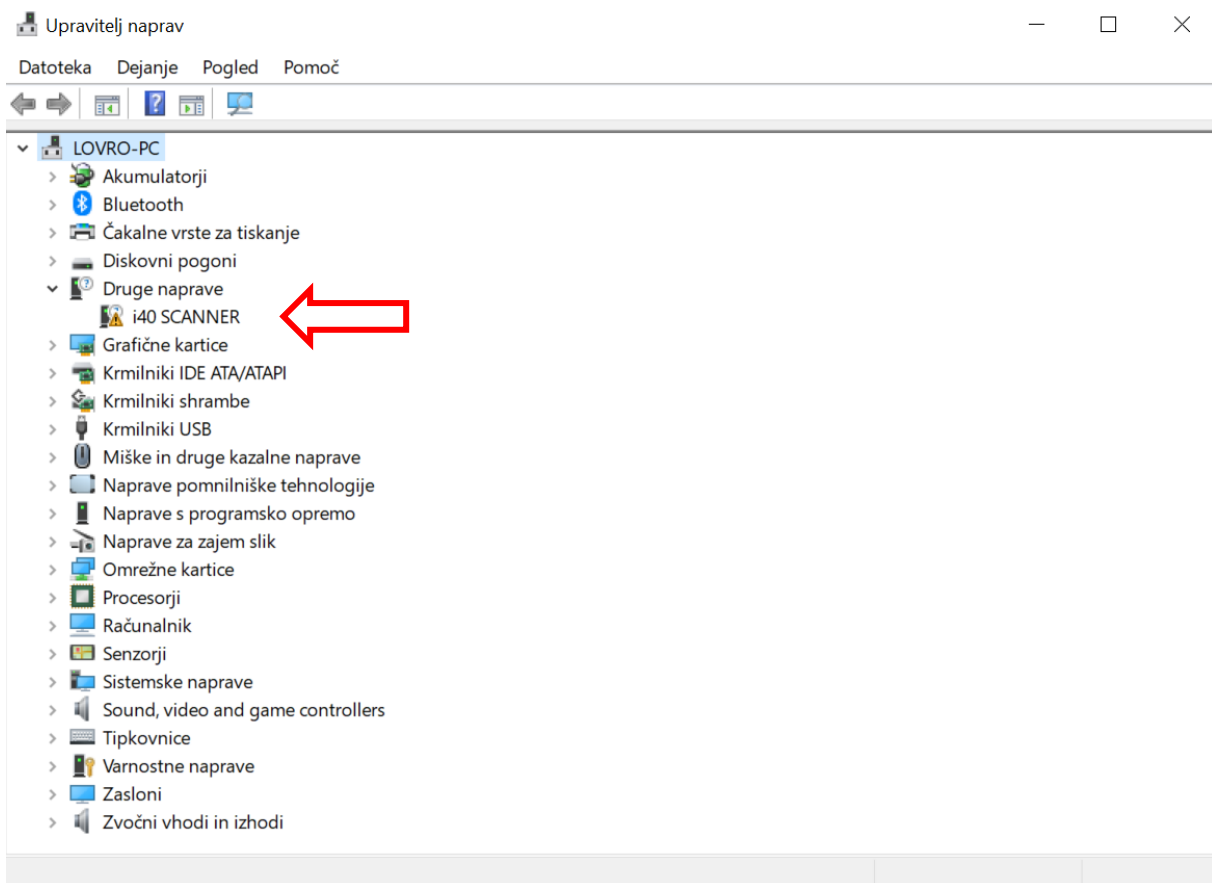

Installation i40 driver on Windows 10

i40 was successfully tested on Windows 10 Professional 32 and 64 bit.

Button manager application doesn't work.
Only Scan Validation Tool works.

Download the latest driver from here for i40:

<http://resources.kodakalaris.com/docimaging/drivers/InstallSoftware_i30_i40_v2.22.exe>

Installed driver worked on both Windows 10 (32 and 64 bit) without any problem.

However, Windows Device manager doesn't recognise the scanner.

Note: If somehow Windows recognise the scanner then you don't need to do anything Scan Validation Tool will work...

In this case you need to unpack the attached i40.zip file to somewhere.

Right click on the i40 scanner in Windows Device manager and choose Properties and choose Driver Tab: