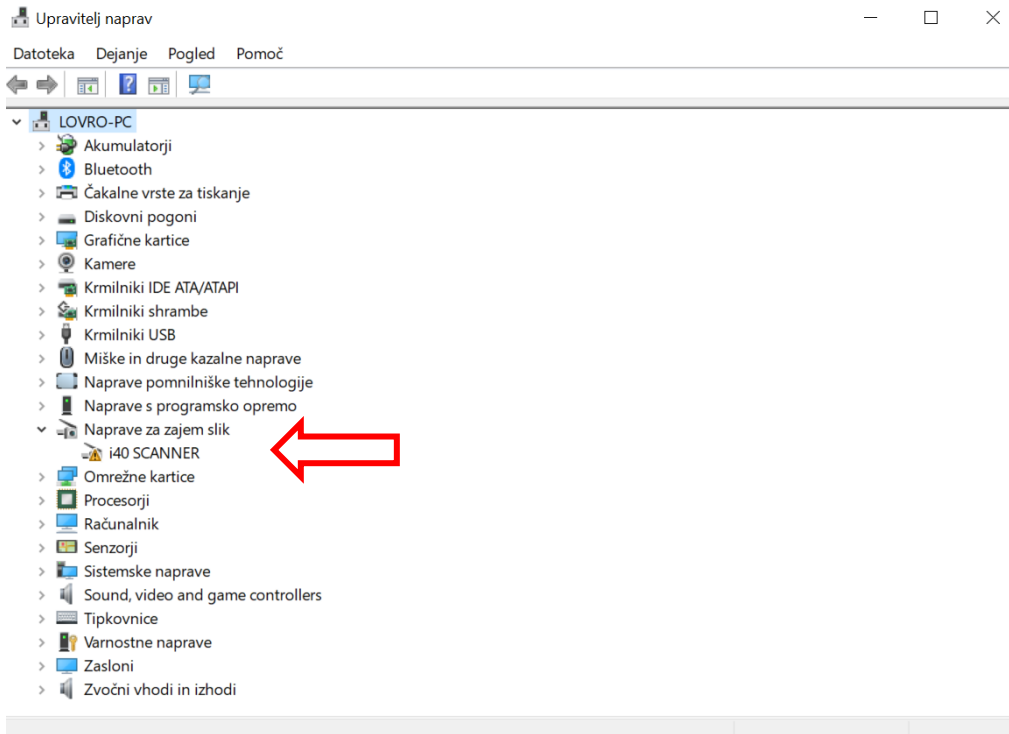

Scanner will be successfully installed, click on Close button, you will see the scanner has no problem:

Here is the Scan Validation Tool under Windows 10:

That's it.